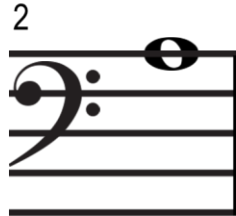

BASS CLEF - 2

How quickly can you play all 12 notes? **60** **45** **30**