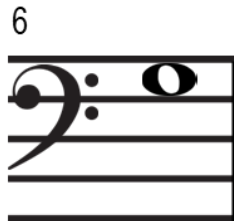

BASS CLEF - 3

How quickly can you play all 12 notes?

60

45

30