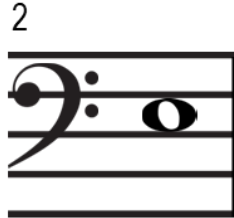

BASS CLEF - 3

How quickly can you play all 12 notes?

60

45

30