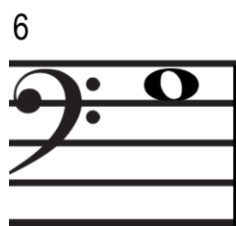

BASS CLEF - 2

How quickly can you play all 12 notes? **60** **45** **30**